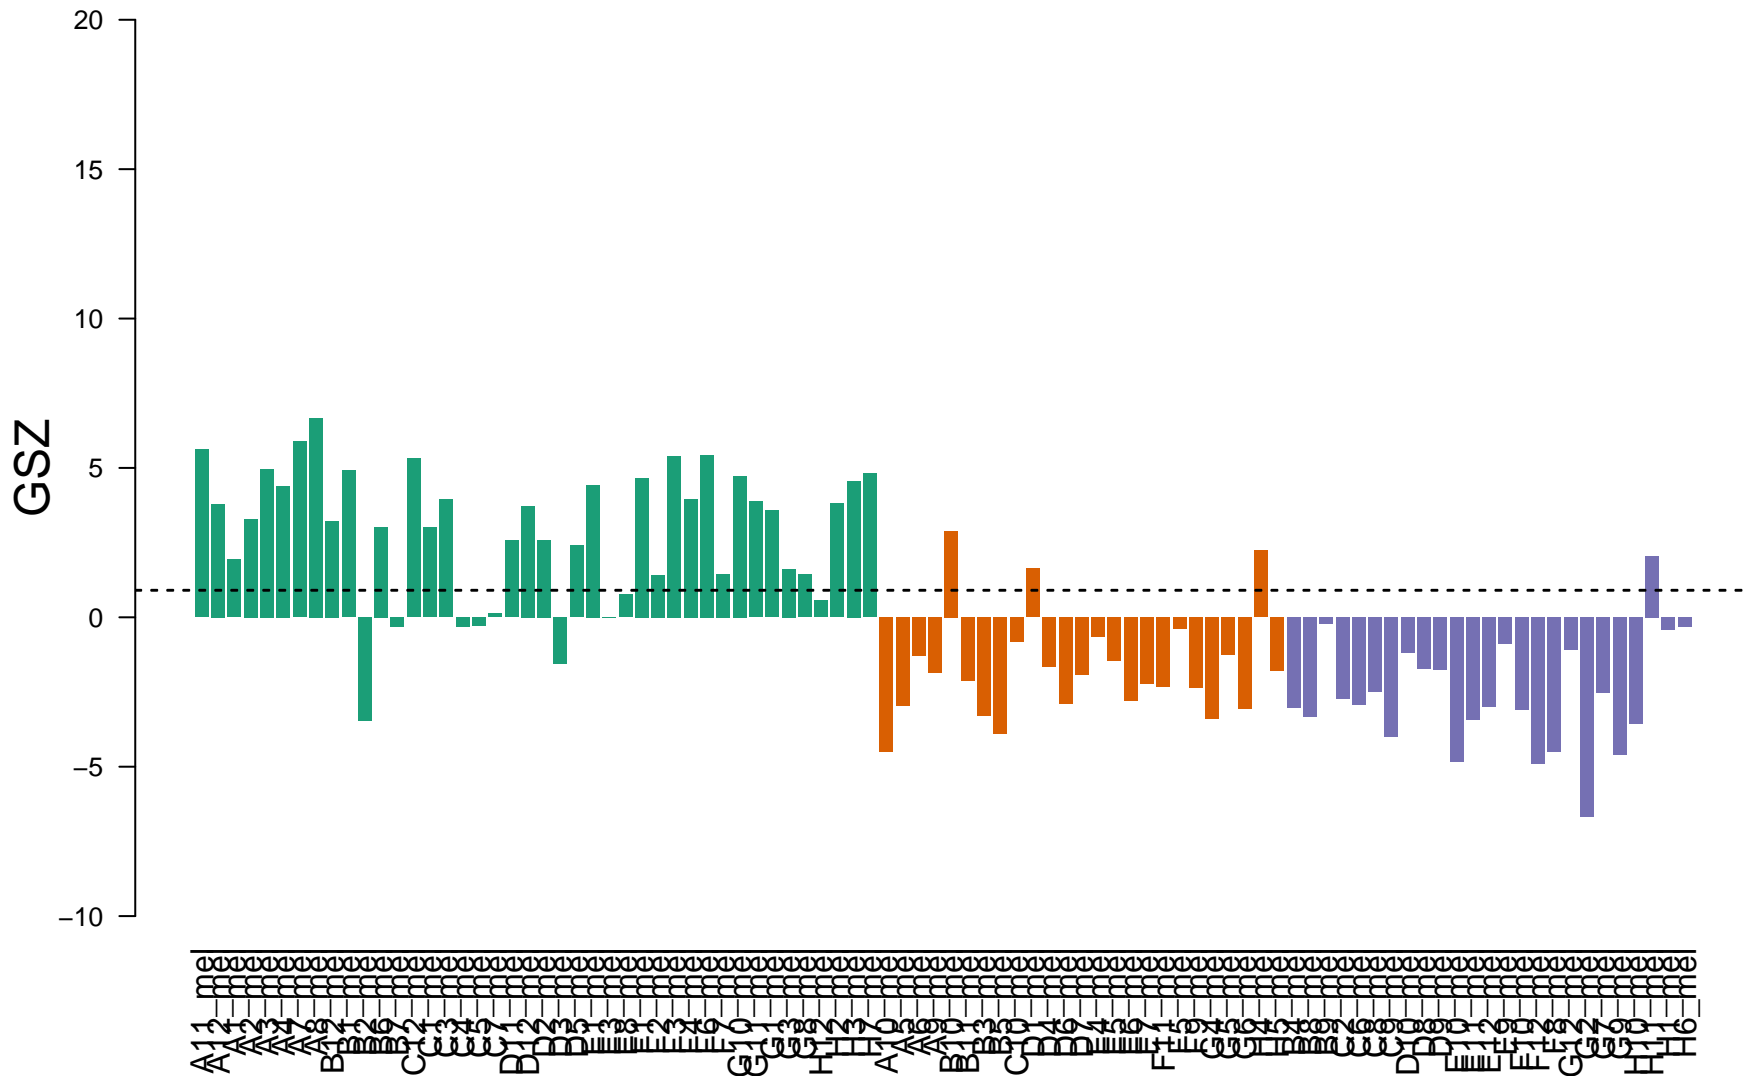

# KEGG\_MISMATCH\_REPAIR

on  
 -  
 off

# KEGG\_MISMATCH\_REPAIR

Enrichment in overexpression spots

Enrichment in kMeans clusters