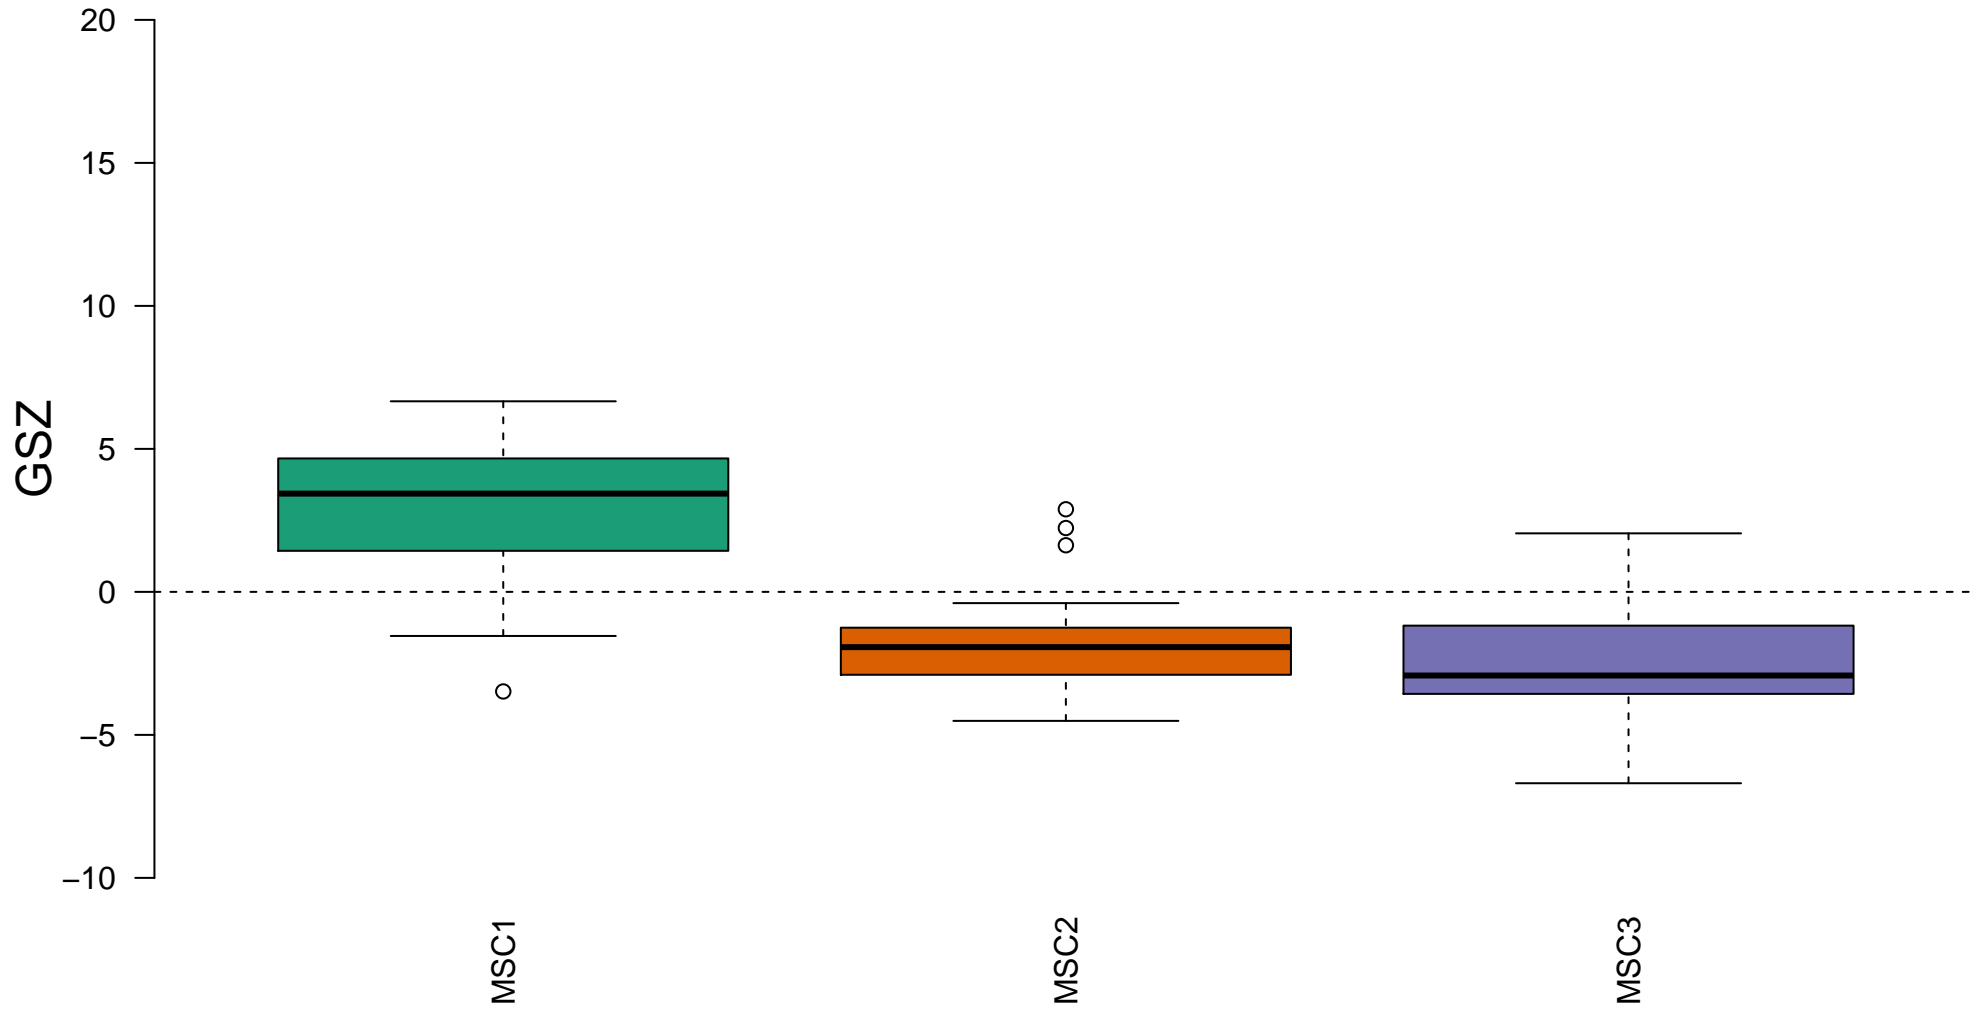

# KEGG\_MISMATCH\_REPAIR

on  
 -  
 off

# KEGG\_MISMATCH\_REPAIR

Enrichment in overexpression spots

Enrichment in kMeans clusters